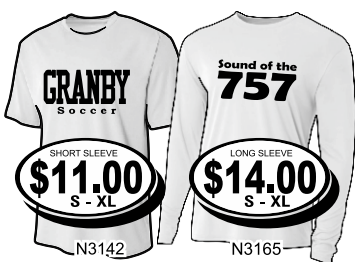

PRICE INCLUDES 1 COLOR IMPRINT

**LEGENDS FLEECE HOODED SWEATSHIRTS**  
 80/20 BLEND  
 8.3 oz.

**\$22.00**  
 S - XL

PRICE INCLUDES 1 COLOR IMPRINT

**CREW SWEATPANTS**  
 60% COTTON  
 40% POLYESTER FLEECE

7.2 oz  
**\$20.00**  
 S - XL

7.75 oz  
**\$18.00**  
 S - XL

PRICE INCLUDES 1 COLOR IMPRINT

**TIE DYE T-SHIRTS**  
 100% COTTON  
 5.3 oz.

**\$13.00**  
 S - XL

PRICE INCLUDES 1 COLOR IMPRINT

**MOISTURE WICKING T-SHIRTS**  
 100% POLYESTER  
 4 oz.

SHORT SLEEVE  
**\$11.00**  
 S - XL

LONG SLEEVE  
**\$14.00**  
 S - XL

PRICE INCLUDES 1 COLOR IMPRINT

**100% RING-SPUN COTTON PIQUE POLOS**  
 100% RING-SPUN COTTON  
 6.5 oz.

**\$18.50**  
 S - XL

PRICE INCLUDES 1 COLOR IMPRINT

**SILKY PIQUE POLO**  
 65/35 BLEND  
 5 oz.

**\$19.00**  
 S - XL

PRICE INCLUDES 1 COLOR IMPRINT

**JERZEES SPOTSHIELD POLO**  
 50/50 BLEND  
 5.4 oz.

**\$18.50**  
 S - XL

PRICE INCLUDES 1 COLOR IMPRINT

**FREE ART & FREE SCREENS ON ONE LOCATION**