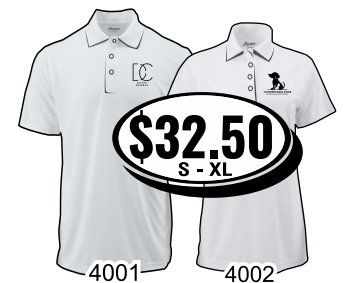

PARAGON GUARDIAN SNAG PROOF POLO
100% MICROFIBER PERFORMANCE POLYESTER
5.6 oz. LADIES & MEN