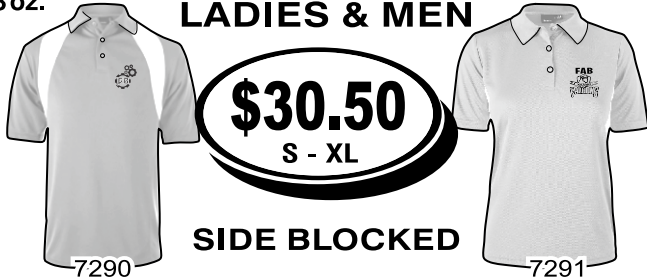

**CHEERLEADER SHORTS**  
50/50 BLEND  
HEAVYWEIGHT

**\$15.00**  
S - XL

PRICE INCLUDES 1 COLOR IMPRINT

**MESH SHORTS**  
100% POLYESTER  
7" inseam OR 9" inseam

**\$13.50**  
S - XL

PRICE INCLUDES 1 COLOR IMPRINT

**APRONS**

**\$12.00**  
S - XL

PRICE INCLUDES 1 COLOR IMPRINT

FREIGHT IS ADDITIONAL ON ALL PROMOTIONAL ITEMS

PLEASE VISIT OUR WEBSITE FOR ADDITIONAL ITEM INFORMATION.

## REEBOK PLAYDRY ATHLETIC POLO

100% POLYESTER  
4.3 oz.

LADIES & MEN

SIDE BLOCKED