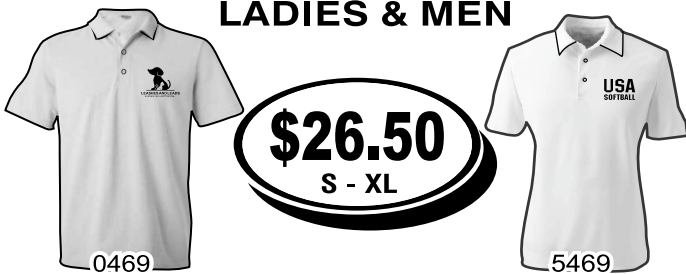

## REEBOK PLAYDRY ATHLETIC POLO

100% POLYESTER  
4.3 oz.

LADIES & MEN

SIDE BLOCKED

## SPORT-TEK COMPETITOR POLO

100% POLYESTER  
3.8 oz.

LADIES & MEN

## SIERRA PACIFIC MOISTURE FREE MESH POLO

100% POLYESTER  
5.4 oz.

LADIES & MEN