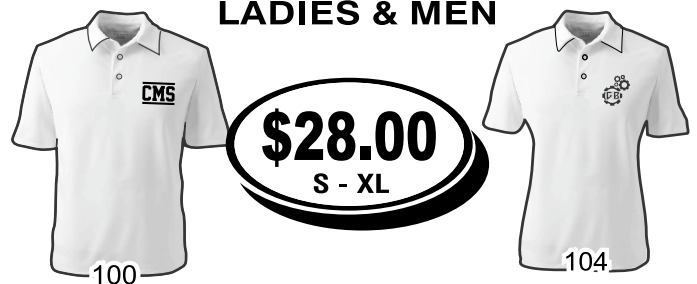

PARAGON MOISTURE WICKING POLO

100% POLYESTER
5.4 oz.

LADIES & MEN